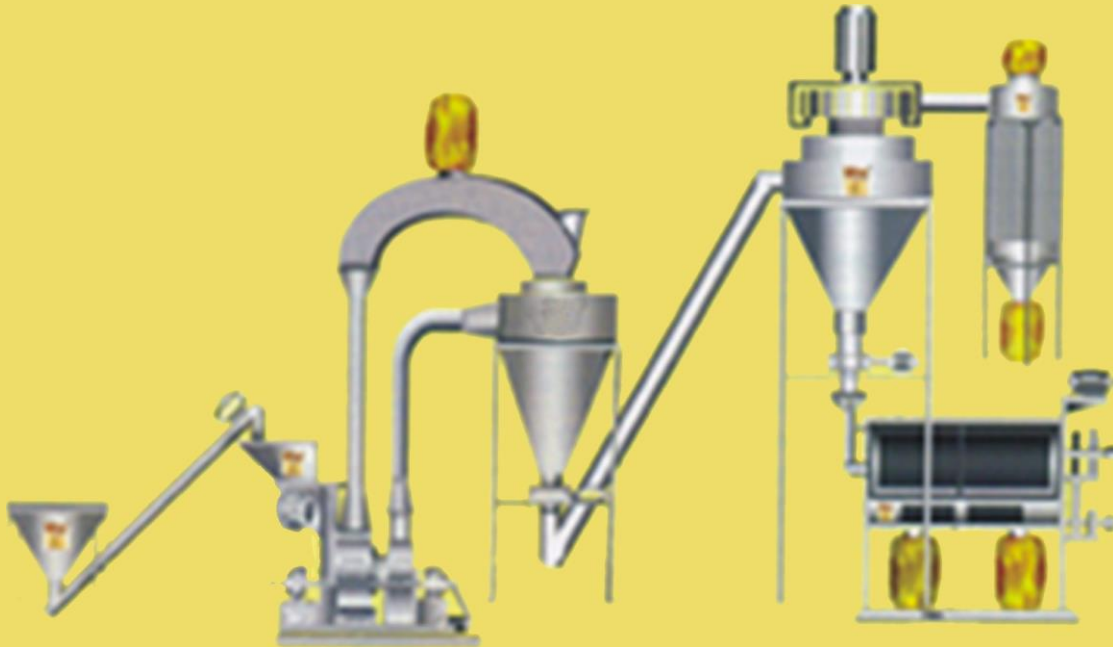

MILLGRAIN BESAN PLANT

Product details:

We have gained huge expertise in manufacturing, supplying and wholesaling a premium quality range of Automatic Besan Grinding Machine. These machines are manufactured in accordance with the current industrial standards and norms. Our professionals make sure to use the best-in-class material and highly advanced technological equipment to deliver the best quality-approved outcomes at the clients' end.

VIBRO SCREENS

vibro screens also popularly known as Gyro Screen. The configuration and working is so versatile that the product Vibro Screen can be configured or tailored to meet various duties of different applications, different materials and different capacities.

Models	MG 800
Machine Dia	34"
Motor HP/ KW	1.0/0.75
Electrical supply	3 phase/440 V/50Hz
Approx. Machine Height with cover	36"/900 mm

Millgrain Machinery Industries

No. 312, Arani Main Road, Thuthipattu, Vellore-632011, Tamilnadu, India